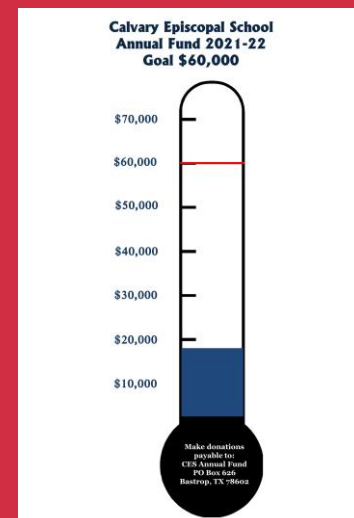

What is Annual Fund?

The Annual Fund is the unsung hero of our school's budget. It is different than any other fundraising effort at Calvary because it raises money to support the day-to-day operating budget of the current school year. Thus, your contributions have an immediate impact on your child's educational experience.

Why is Annual Fund used as our Business Model?

Annual Fund contributions help to close the "gap" between Calvary's operating costs and tuition. Closing this "gap" through fundraising helps keep tuition lower, making the Calvary experience accessible for a wider variety of families in our community.

How is Annual Fund used?

The Annual Fund gifts impact all areas of Calvary. It is used to cover day-to-day operational expenses and support academic programs, improve facilities, purchase equipment / technology, support curricular expenses, faculty salaries, and professional development.

How can I help?

Spread the word! Everyone in the Calvary Episcopal community is invited to make a tax-deductible contribution to Annual Fund – parents, grandparents, aunts/uncles, friends, alumni families, faculty, staff, the Board of Trustees, parishioners, church members or anyone else who believes in our children's ability to "...Give Light to the World.". Don't delay – make your pledge today!

How to Contribute to Annual Fund:

1) Make a pledge, a monthly donation or a 1-time payment via ACH by emailing: accounting@calvaryschool.net
2) Visit: www.calvaryschool.net/giving and click on the "DONATE" tab.
3) Mail payments to:
  Calvary Episcopal School
  P.O. Box 626
  Bastrop, Texas 78602

VOLUNTEER OPPORTUNITIES: Spring Fling Help Wanted! Email: springfling@calvaryschool.net