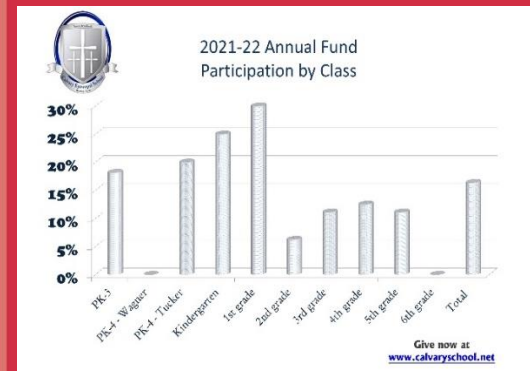

What is Annual Fund?

The Annual Fund is the unsung hero of our school's budget. It is different than any other fundraising effort at Calvary because it raises money to support the day-to-day operating budget of the current school year. Thus, your contributions have an immediate impact on your child's educational experience.

Why is Annual Fund used as our Business Model?

Annual Fund contributions help to close the "gap" between Calvary's operating costs and tuition. Closing this "gap" through fundraising helps keep tuition lower, making the Calvary experience accessible for a wider variety of families in our community.

How is Annual Fund used?

The Annual Fund gifts impact all areas of Calvary. It is used to cover day-to-day operational expenses and support academic programs, improve facilities, purchase equipment / technology, support curricular expenses, faculty salaries, and professional development.

How can I help?

Spread the word! Everyone in the Calvary Episcopal community is invited to make a tax-deductible contribution to Annual Fund – parents, grandparents, aunts/uncles, friends, alumni families, faculty, staff, the Board of Trustees, parishioners, church members or anyone else who believes in our children's ability to "...Give Light to the World.". Don't delay – make your pledge today!

How to Contribute to Annual Fund:

1) Make a pledge, a monthly donation or a 1-time payment via ACH by emailing: accounting@calvaryschool.net
2) Visit: www.calvaryschool.net/giving and click on the "DONATE" tab.
3) Mail payments to:
  Calvary Episcopal School
  P.O. Box 626
  Bastrop, Texas 78602

VOLUNTEER OPPORTUNITIES: Spring Fling Help Wanted! Email: springfling@calvaryschool.net